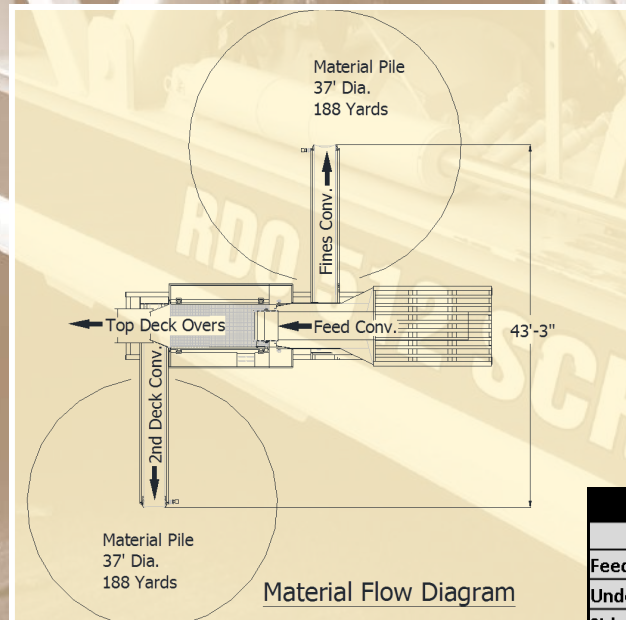

THE GROUNDWORX CO.

#2, 1008 17 AVE • NISKU, AB • T9E 0G5
888.222.2670 • WWW.GROUNDWORX.CA

RDO 512 SCREENER (TRACK MOUNT)

Travel Specifications

Shipping Weight	48,500 lbs. w/o Screen Cloth
Travel Height	11'-6"
Plant Width	10'-2 3/8"
Travel Length	43'-7 1/4"

Wireless Controls

Remote	Controls Tracks, Feeder & Opt. Grizzly
Hydraulics	
Legs	2 hydraulic Jacking Legs
Aux. Valve	For Off Board Conv. Or Opt. Grizzly Top
Hydraulic Tank	110 Gallon

Tracks

Track Gear	FL-6
Track Boxes	Brevini 3200
Track Links	58 Link
Track Length (Overall)	14'-9"
Track Width (Overall)	10'-0"
Track Pad Width	20"

Feeder Hopper

Standard (Grizzly Ready)	Approx. 12 cu Yards
Loading Height	11'-6"

Screen - 5x12x2D Step Deck

Drive - Type	Hydraulic
Drive - Cubic Inch	4.5
Drive - RPM	1641
Screen Throw	5/8"
Suspension	Rubber Spring
Bearings	100mm (grease)