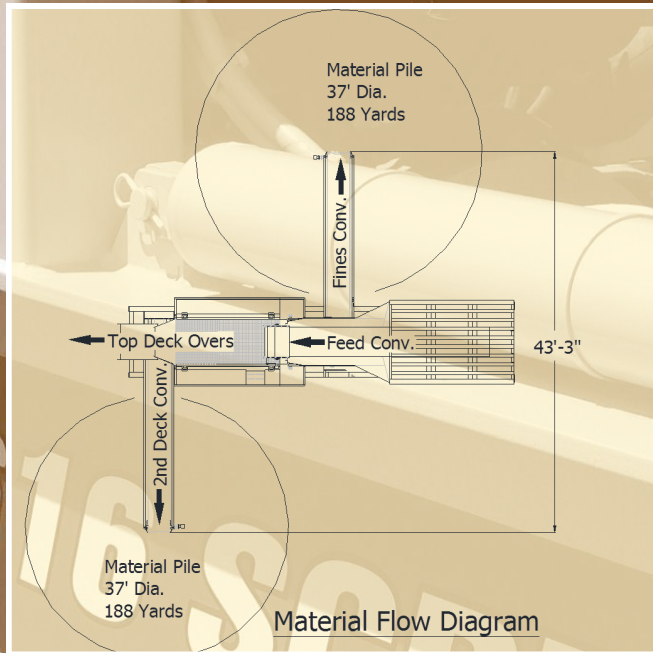

THE GROUNDWORX CO.

#2, 1008 17 AVE • NISKU, AB • T9E 0G5
888.222.2670 • WWW.GROUNDWORX.CA

RDO 616 SCREENER (TRACK MOUNT)

Travel Specifications	
Height	14'-0" (On Lowboy)
Width	11'-11"
Length	50'-11" (Travel Position)
Diesel Engine	
Manufacturer	Caterpillar
Model	C4.4
E.P.A.	Tier 3 Certified (Tier 4 available)
Turbo	Turbocharged non Aftercooled
Horsepower	91hp @ 2200 rpm
Radiator	Upgraded AKG Radiator
Cooling	Water Cooled
Fuel Tank	65 Gallon
Hydraulics	
Legs	2 hydraulic Jacking Legs
Aux. Valve	For Off Board Conv. Or Opt. Grizzly Top
Hydraulic Tank	110 Gallon
Feeder Hopper	
Standard (Grizzly Ready)	Approx. 12 cu Yards
Wing Wall Hopper (Opt.)	18 Yards
Loading Height	13'-6"
Screen - 6x16x2D Step Deck	
Drive - Type	Hydraulic
Drive - Cubic Inch	4.5
Drive - RPM	1641
Screen Throw	5/8"
Suspension	Rubber Spring
Bearings	140mm
Tracks	
Track Gear	FL-6
Track Boxes	Brevini 3300
Track Links	60 Link
Track Length (Overall)	15'-0"
Track Width (Overall)	11'-5 1/4"
Track Pad Width	19 3/4"
Feeder / Grizzly Options	
14' Hyd End Dump Grizzly (HEAVY DUTY)	
Misc. Options	
Single Shaft Soil Shredder	
Leg Options	
2 Or 4 Rear Hydraulic Legs	
Screen Options	
Wet Kit	
Conveyor Options	
Belting Options: 3-Ply, Chevron Cleating, Hot Splice	

Conveyors					
	Length	Width	Motor	Cubic Inches	F.P.M.
Feed Conveyor	23'-10"	48"	Hyd	19	Vari.
Under Screen Conveyor		48"	Hyd	45	168
Side Discharge Conveyor	16'-4"	30"	Hyd	24	312
Rear Discharge Conveyor	16'-4"	30"	Hyd	45	263